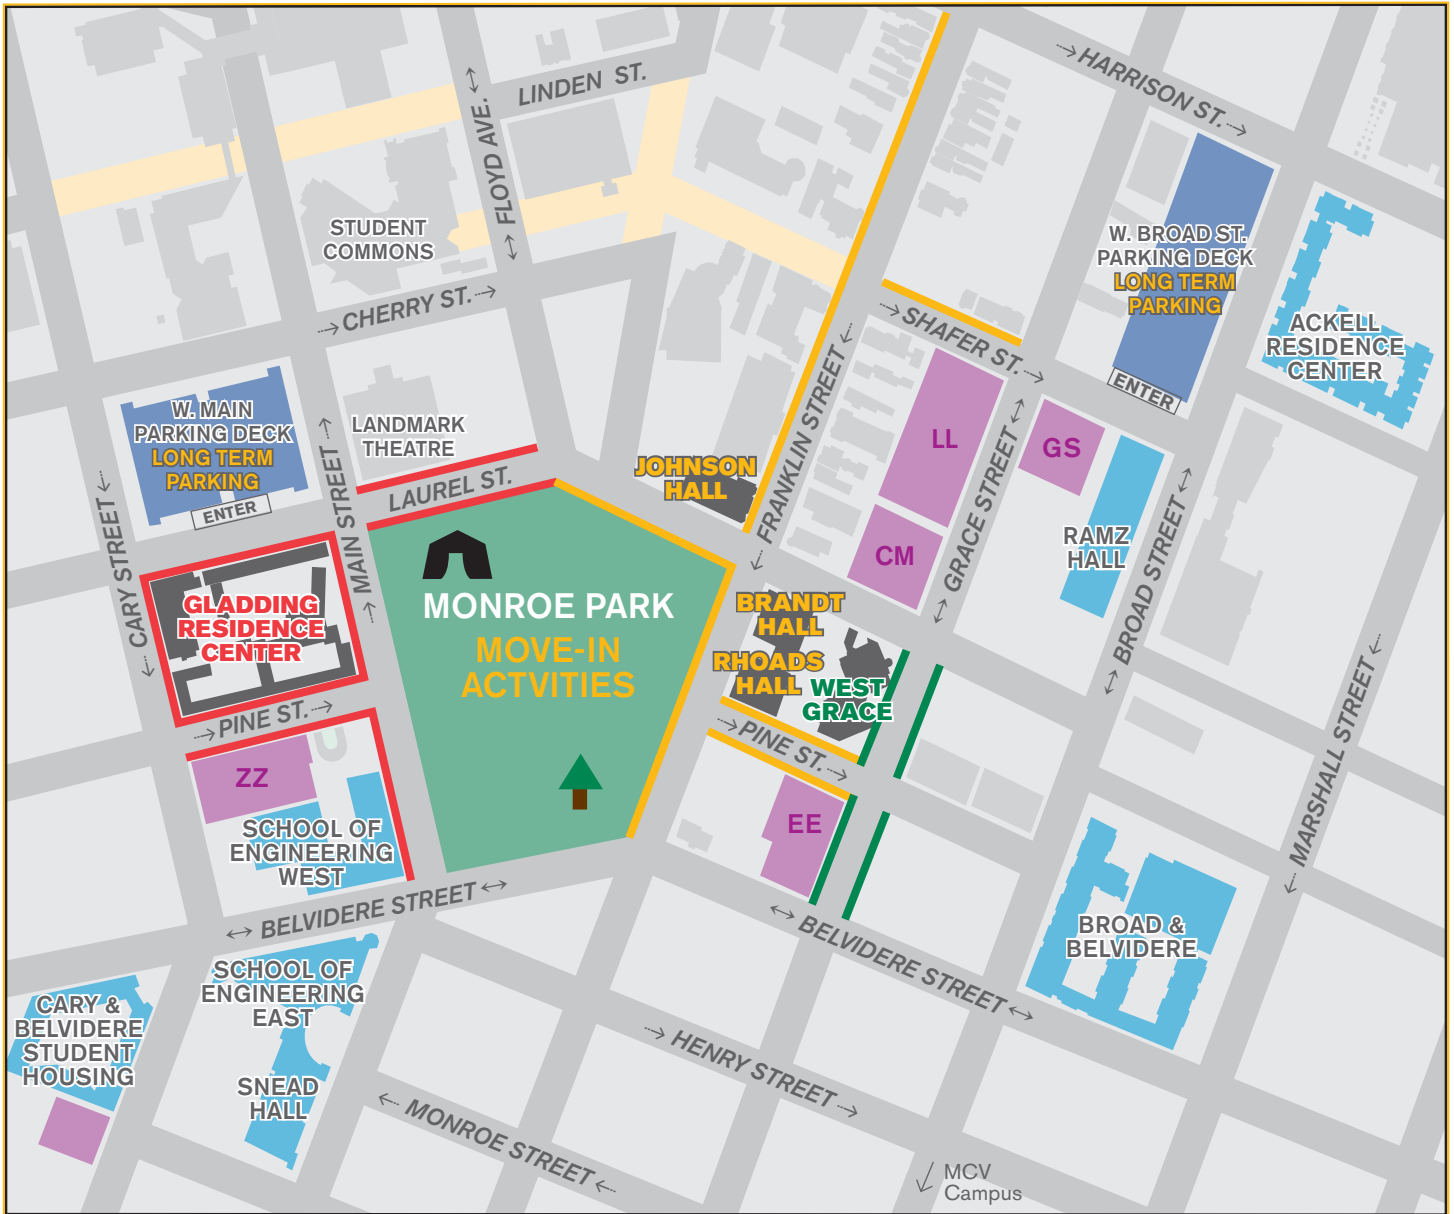

RESIDENTIAL LIFE & HOUSING

MONROE PARK CAMPUS MOVE-IN MAP 2010

■ Overflow lots

Note: Overflow lots are for unloading only! If using an overflow lot you have 30 minutes to unload. Then, you must move to one of the long-term parking options.

30 minute unloading zones:

- Gladding Residence Center (GRC)
- Johnson, Brandt and Rhoads Hall
- West Grace Residence Hall

Note: Unloading zones are color coded to hall assignments. Match the color of your hang tag with the correct unloading zone to find the area closest to your residence hall.